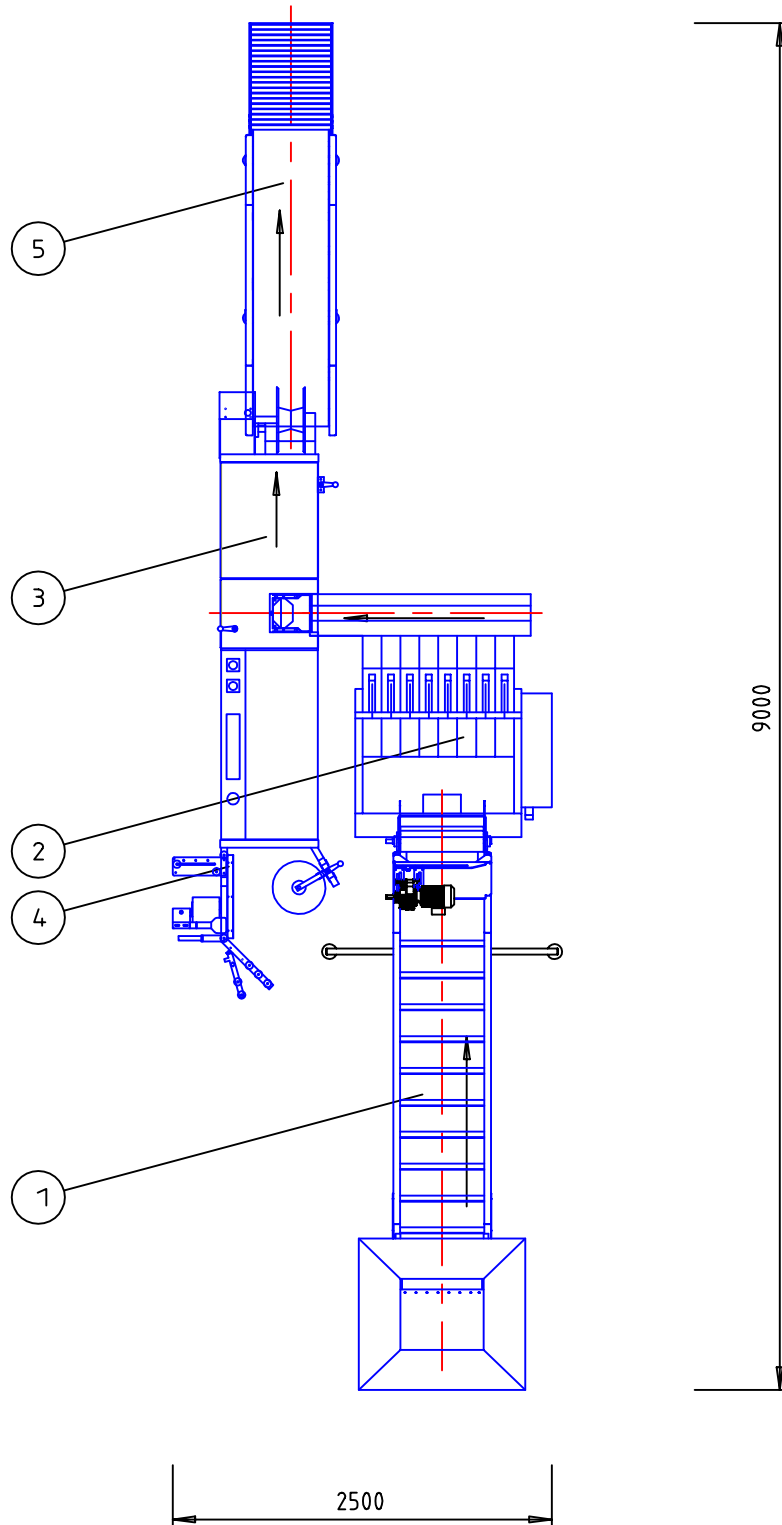

This document and its contents are our exclusive property and must not be copied, reproduced, transmitted or communicated to any other party or used for purposes not expressly permitted by us.

Datum 2007-05-23	Skala 1:50	Produkt Packaging Line	Ersätter -	Ersatt av
Ritad AA	Godkänd	Referens P03510	Kompletterande ritning nr. -	
		Kund Fruitreal	Ritning nr. 4-9969	
		EMVE i Åstorp AB Box 144 / Södra Vallgatan 8 S-265 22 Åstorp SVERIGE Tel. 042-647 00 Telefax 042-647 10		